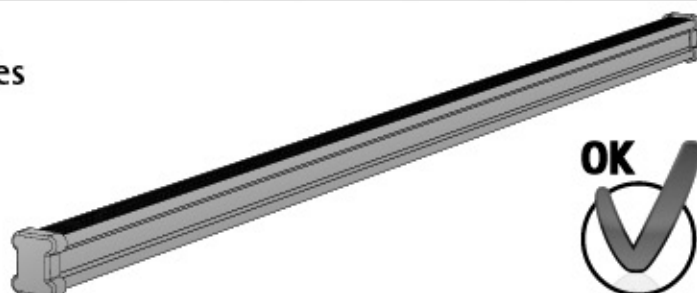

ART. N11053 **K-9** 95cm

ART. N11054 **K-11** 110cm

① SPOILER

② DEFLECTOR

① ADATTO PER

② SUITABLE FOR

**Kargo** series  
Acciaio / Steel

**NORDRIVE**<sup>®</sup>  
TRANSPORT SOLUTIONS