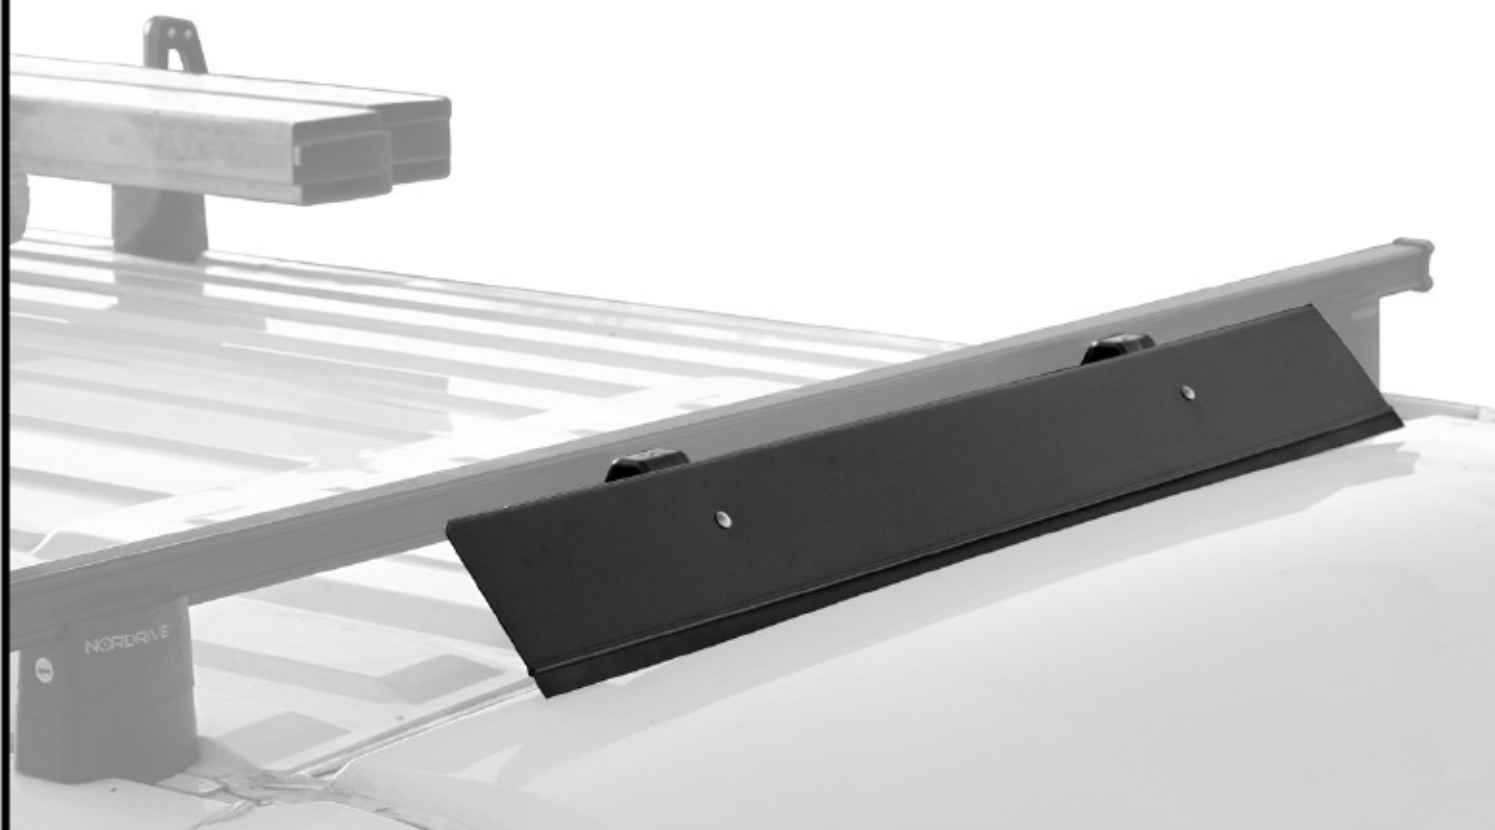

ART. N11053 **K-9** 95cm

ART. N11054 **K-11** 110cm

① SPOILER

② DEFLECTOR

① ADATTO PER

② SUITABLE FOR

**Kargo** series  
Acciaio / Steel

**NORDRIVE**<sup>®</sup>  
TRANSPORT SOLUTIONS