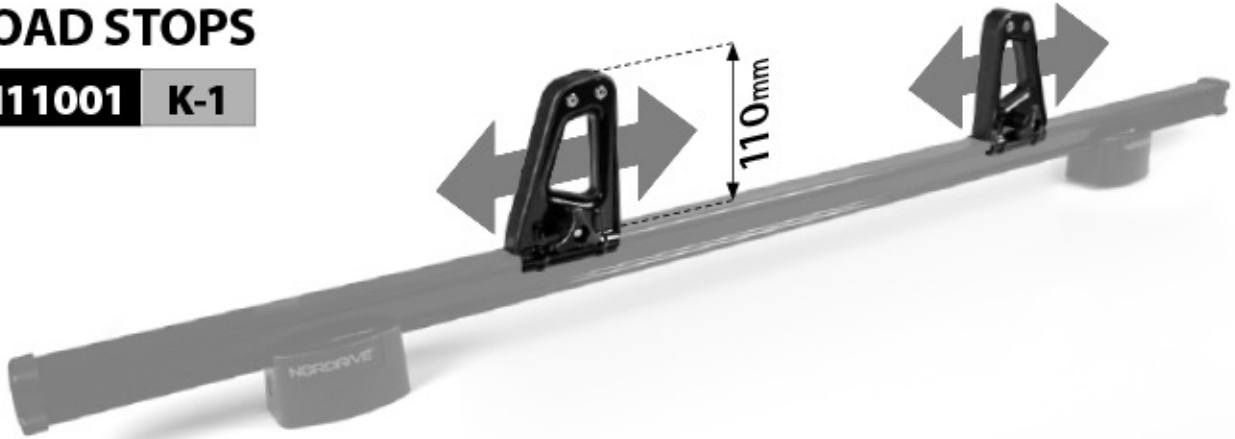

OPTIONALS

LOAD STOPS

N11001 K-1