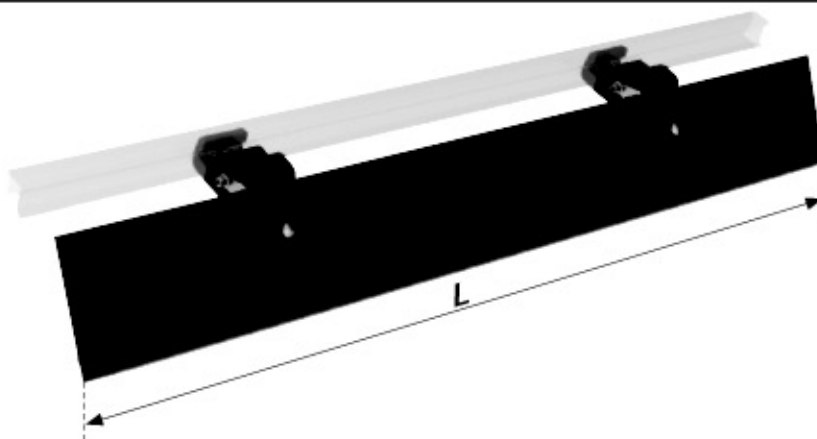

ART. N11053 **K-9** 95cm

ART. N11054 **K-11** 110cm

① SPOILER

② DEFLECTOR

① ADATTO PER

② SUITABLE FOR

**Kargo** series  
Acciaio / Steel

**NORDRIVE**<sup>®</sup>  
TRANSPORT SOLUTIONS